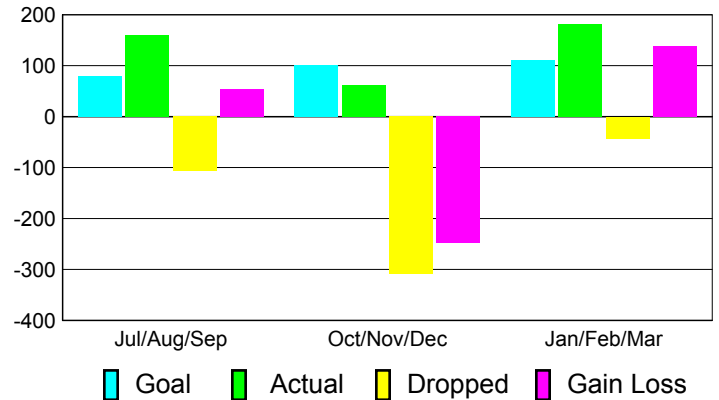

Membership Results 2010-2011

Goal, New, Dropped, Gain/Loss

Comparison of Membership Gain/Loss

Current Year Compared to the Previous Year