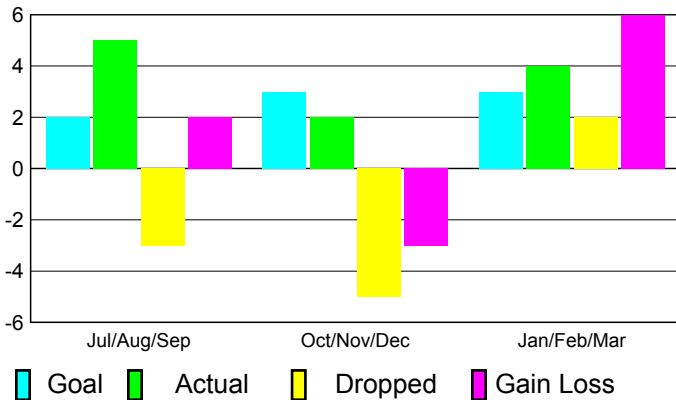

2010-2011 GMT Reports for District (or Undistricted) **District 323 G2**

GMT: KAMLESH JAIN

Location: INDIA

GMT CA: 6

CLUBS

Club Results
2010-2011

Clubs
2009-2010

Month	New Club Goal	Actual New Clubs	Actual Dropped Clubs	Gain/Loss of Clubs	Gain/Loss of Clubs
Jul/Aug/Sep	2	5	-3	2	0
Oct/Nov/Dec	3	2	-5	-3	2
Jan/Feb/Mar	3	4	2	6	5
Totals	8	11	-6	5	7

Club Results 2010-2011

Goal, New, Dropped, Gain/Loss

Comparison of Club Gain/Loss

Current Year Compared to the Previous Year

YTD Status Quo Clubs 2010-2011

Status Quo Clubs Compared to Status Quo Members

MEMBERSHIP