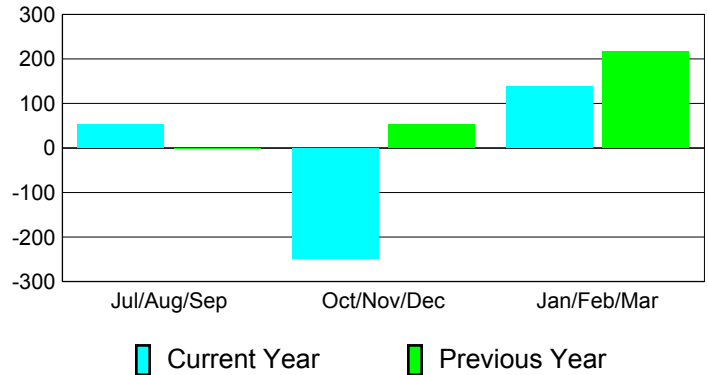

Membership Results
2010-2011

Membership
2009-2010

Month	Net Memb Goal	Actual New Memb	Actual Dropped Memb	Gain/Loss of Memb	Gain/Loss of Memb
Jul/Aug/Sep	80	160	-107	53	-1
Oct/Nov/Dec	100	61	-309	-248	52
Jan/Feb/Mar	110	181	-43	138	216
Totals	290	402	-459	-57	267

Membership Results 2010-2011

Goal, New, Dropped, Gain/Loss

Comparison of Membership Gain/Loss

Current Year Compared to the Previous Year

Gender Comparison 2010-2011

Jul/Aug/Sep

Oct/Nov/Dec

Jan/Feb/Mar