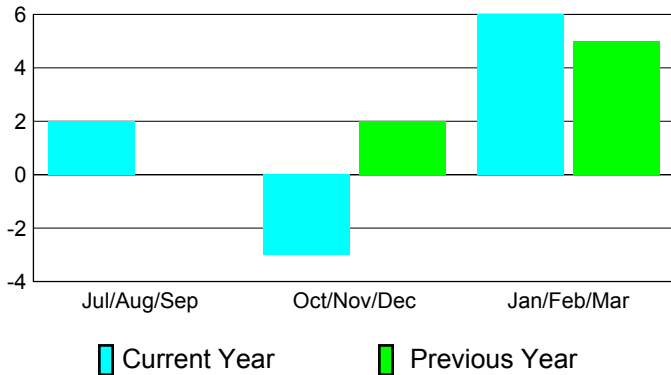

2010-2011 GMT Reports for District (or Undistricted) **District 323 G2**

GMT: KAMLESH JAIN

Location: INDIA

GMT CA: 6

CLUBS

Club Results
2010-2011

Clubs
2009-2010

Month	New Club Goal	Actual New Clubs	Actual Dropped Clubs	Gain/Loss of Clubs	Gain/Loss of Clubs
Jul/Aug/Sep	2	5	-3	2	0
Oct/Nov/Dec	3	2	-5	-3	2
Jan/Feb/Mar	3	4	2	6	5
Totals	8	11	-6	5	7

Club Results 2010-2011

Goal, New, Dropped, Gain/Loss

Comparison of Club Gain/Loss

Current Year Compared to the Previous Year

YTD Status Quo Clubs 2010-2011

Status Quo Clubs Compared to Status Quo Members

MEMBERSHIP